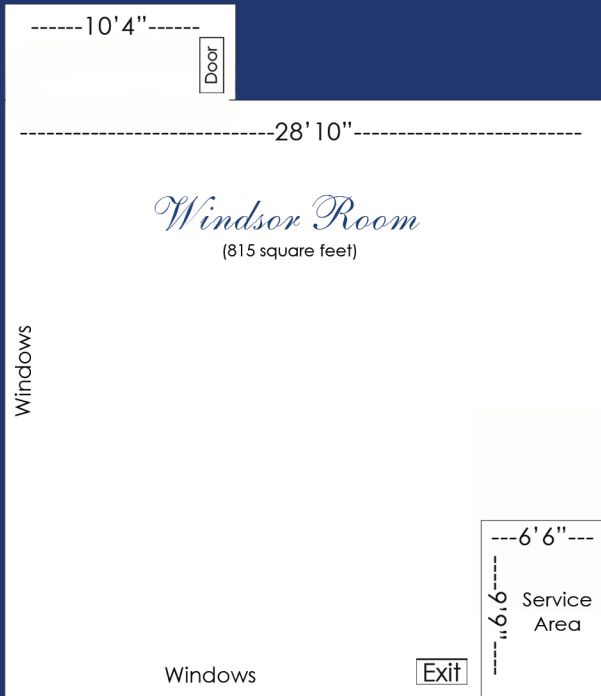

Room Dimensions

Room	Square Feet	Rounds of 8	U-Shape	Classroom	Reception
Duncan Room	1100	60	35	50	150
Sterling Room (utilizing dance floor)	3400	310	75	125	310
Sterling Room (not utilizing dance floor)	3000	230			230
Windsor Room	815	40	25	35	65