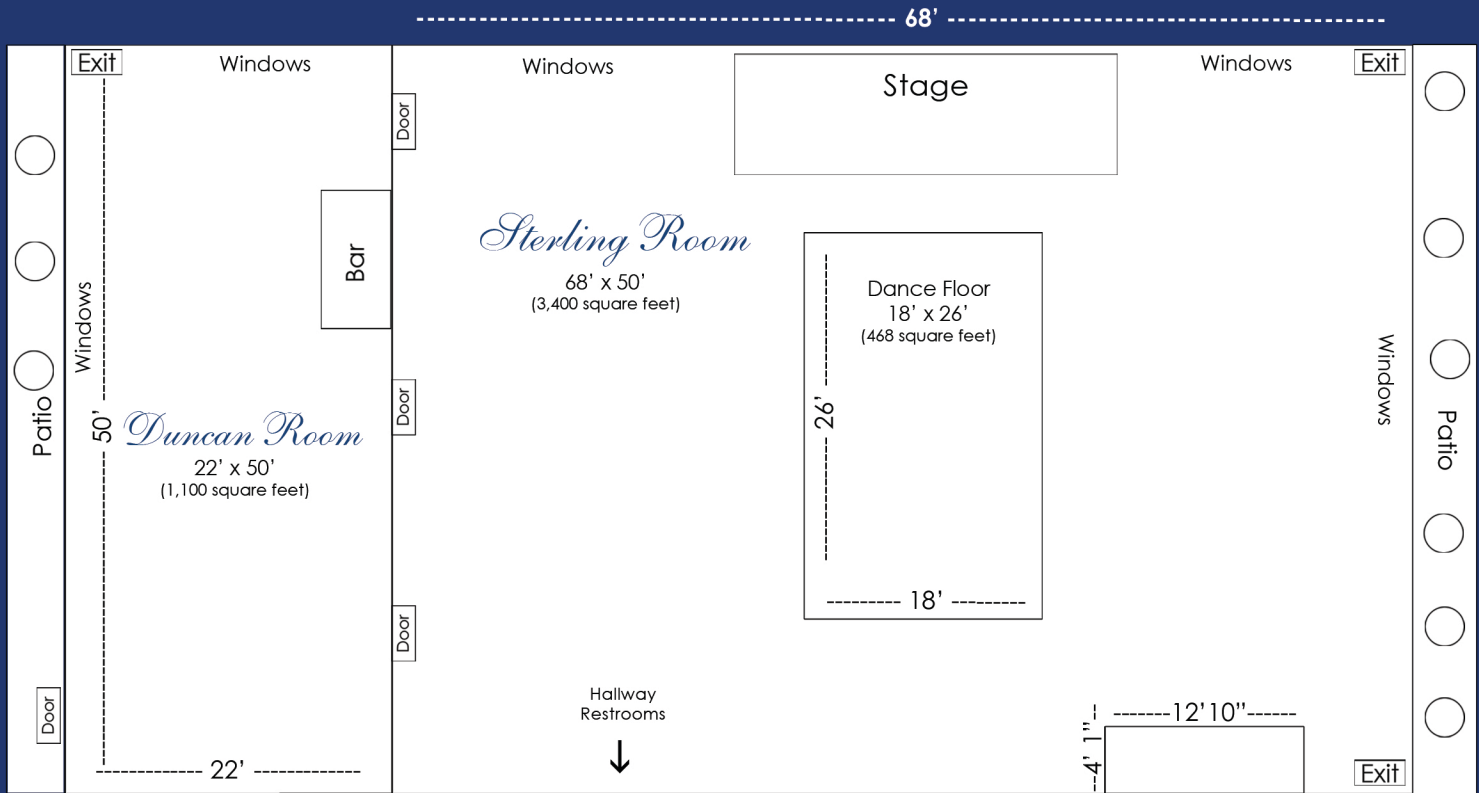

Room Dimensions

Room	Square Feet	Rounds of 8	U-Shape	Classroom	Reception
Duncan Room	1100	60	35	50	150
Sterling Room (utilizing dance floor)	3400	310	75	125	310
Sterling Room (not utilizing dance floor)	3000	230			230
Windsor Room	815	40	25	35	65